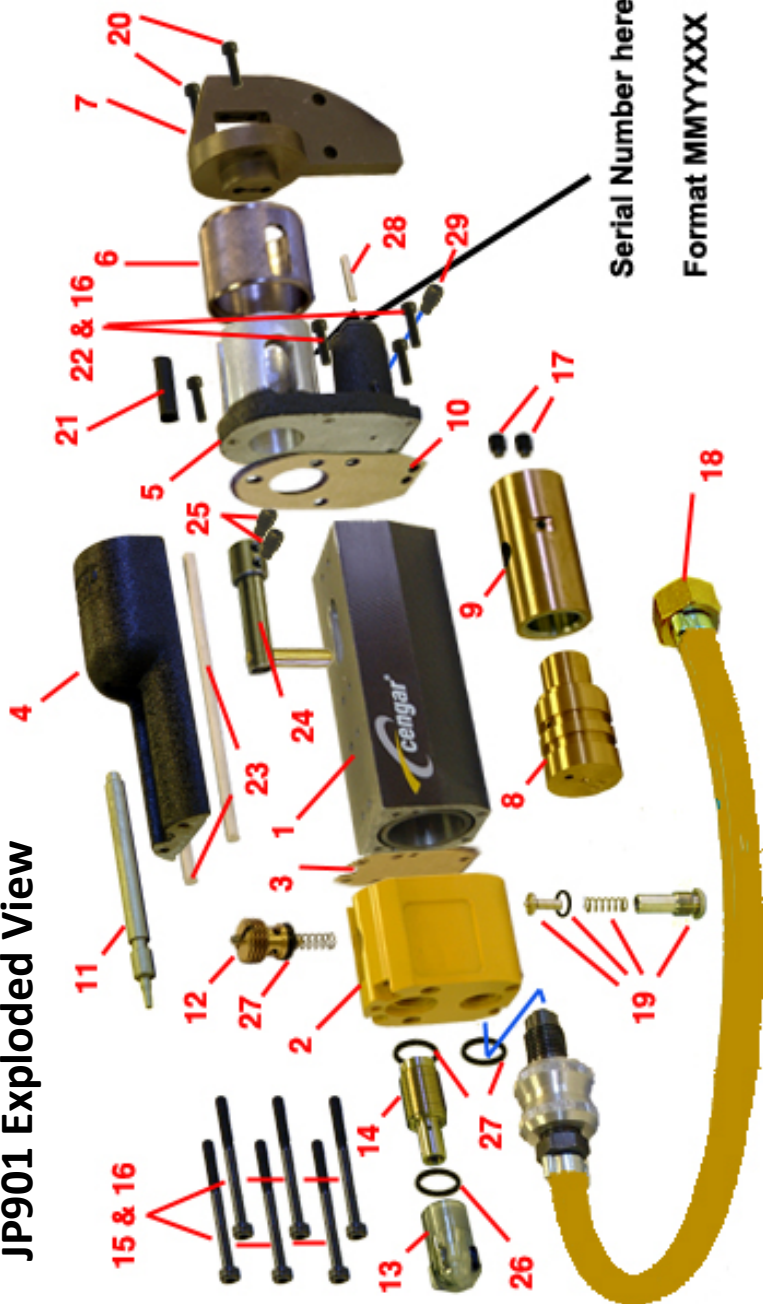

# JP901 Exploded View

Serial Number here  
Format MMYXXX

Item	Part No.	Description	Number Per Tool	Item	Part No.	Description	Number Per tool
1	9337	Body	1	18	9331C	Hose Isolator Assy	1
2	9335	Valve Unit	1	19	9334L	Starter Valve Assy	1
3	9336	Gasket rear	1		9334D	Starter Body Long	1
4	9339	Top Cover	1		9334C	Starter Spindle	1
5	9341	Front end	1		9334A	Starter Spring	1
6	9342	Silencer Guard	1		5007	Starter Seal	1
7	5045	Nosepiece	1	20	50412	Screws—Nosepiece	2
8	2253	Piston Rear	1	21	9343	Silencer Steady	1
9	2252	Piston Front	1	22	54200	Screws Front end	5
10	9340	Gasket Front	1	23	9338	Seal—Top Cover	2
11	9333	Trigger	1	24	9344	Pedestal	1
12	50034	Valve in Handle	1	25	5068	Blade Grip Screws	2
13	2257	Oil Cup	1	26	5206	Seal—Oil Cup	1
14	9332	Oiler	1	27	5108	Seal - Various	3
15	54500	Screw Valve to Body	6	28	93412	Bleed Tube	1
16	W54	Serrated Washer	11	29	5056	Bleed Screw	2
17	5068	Screw to pedestal	2		AK3	Allen Key	1